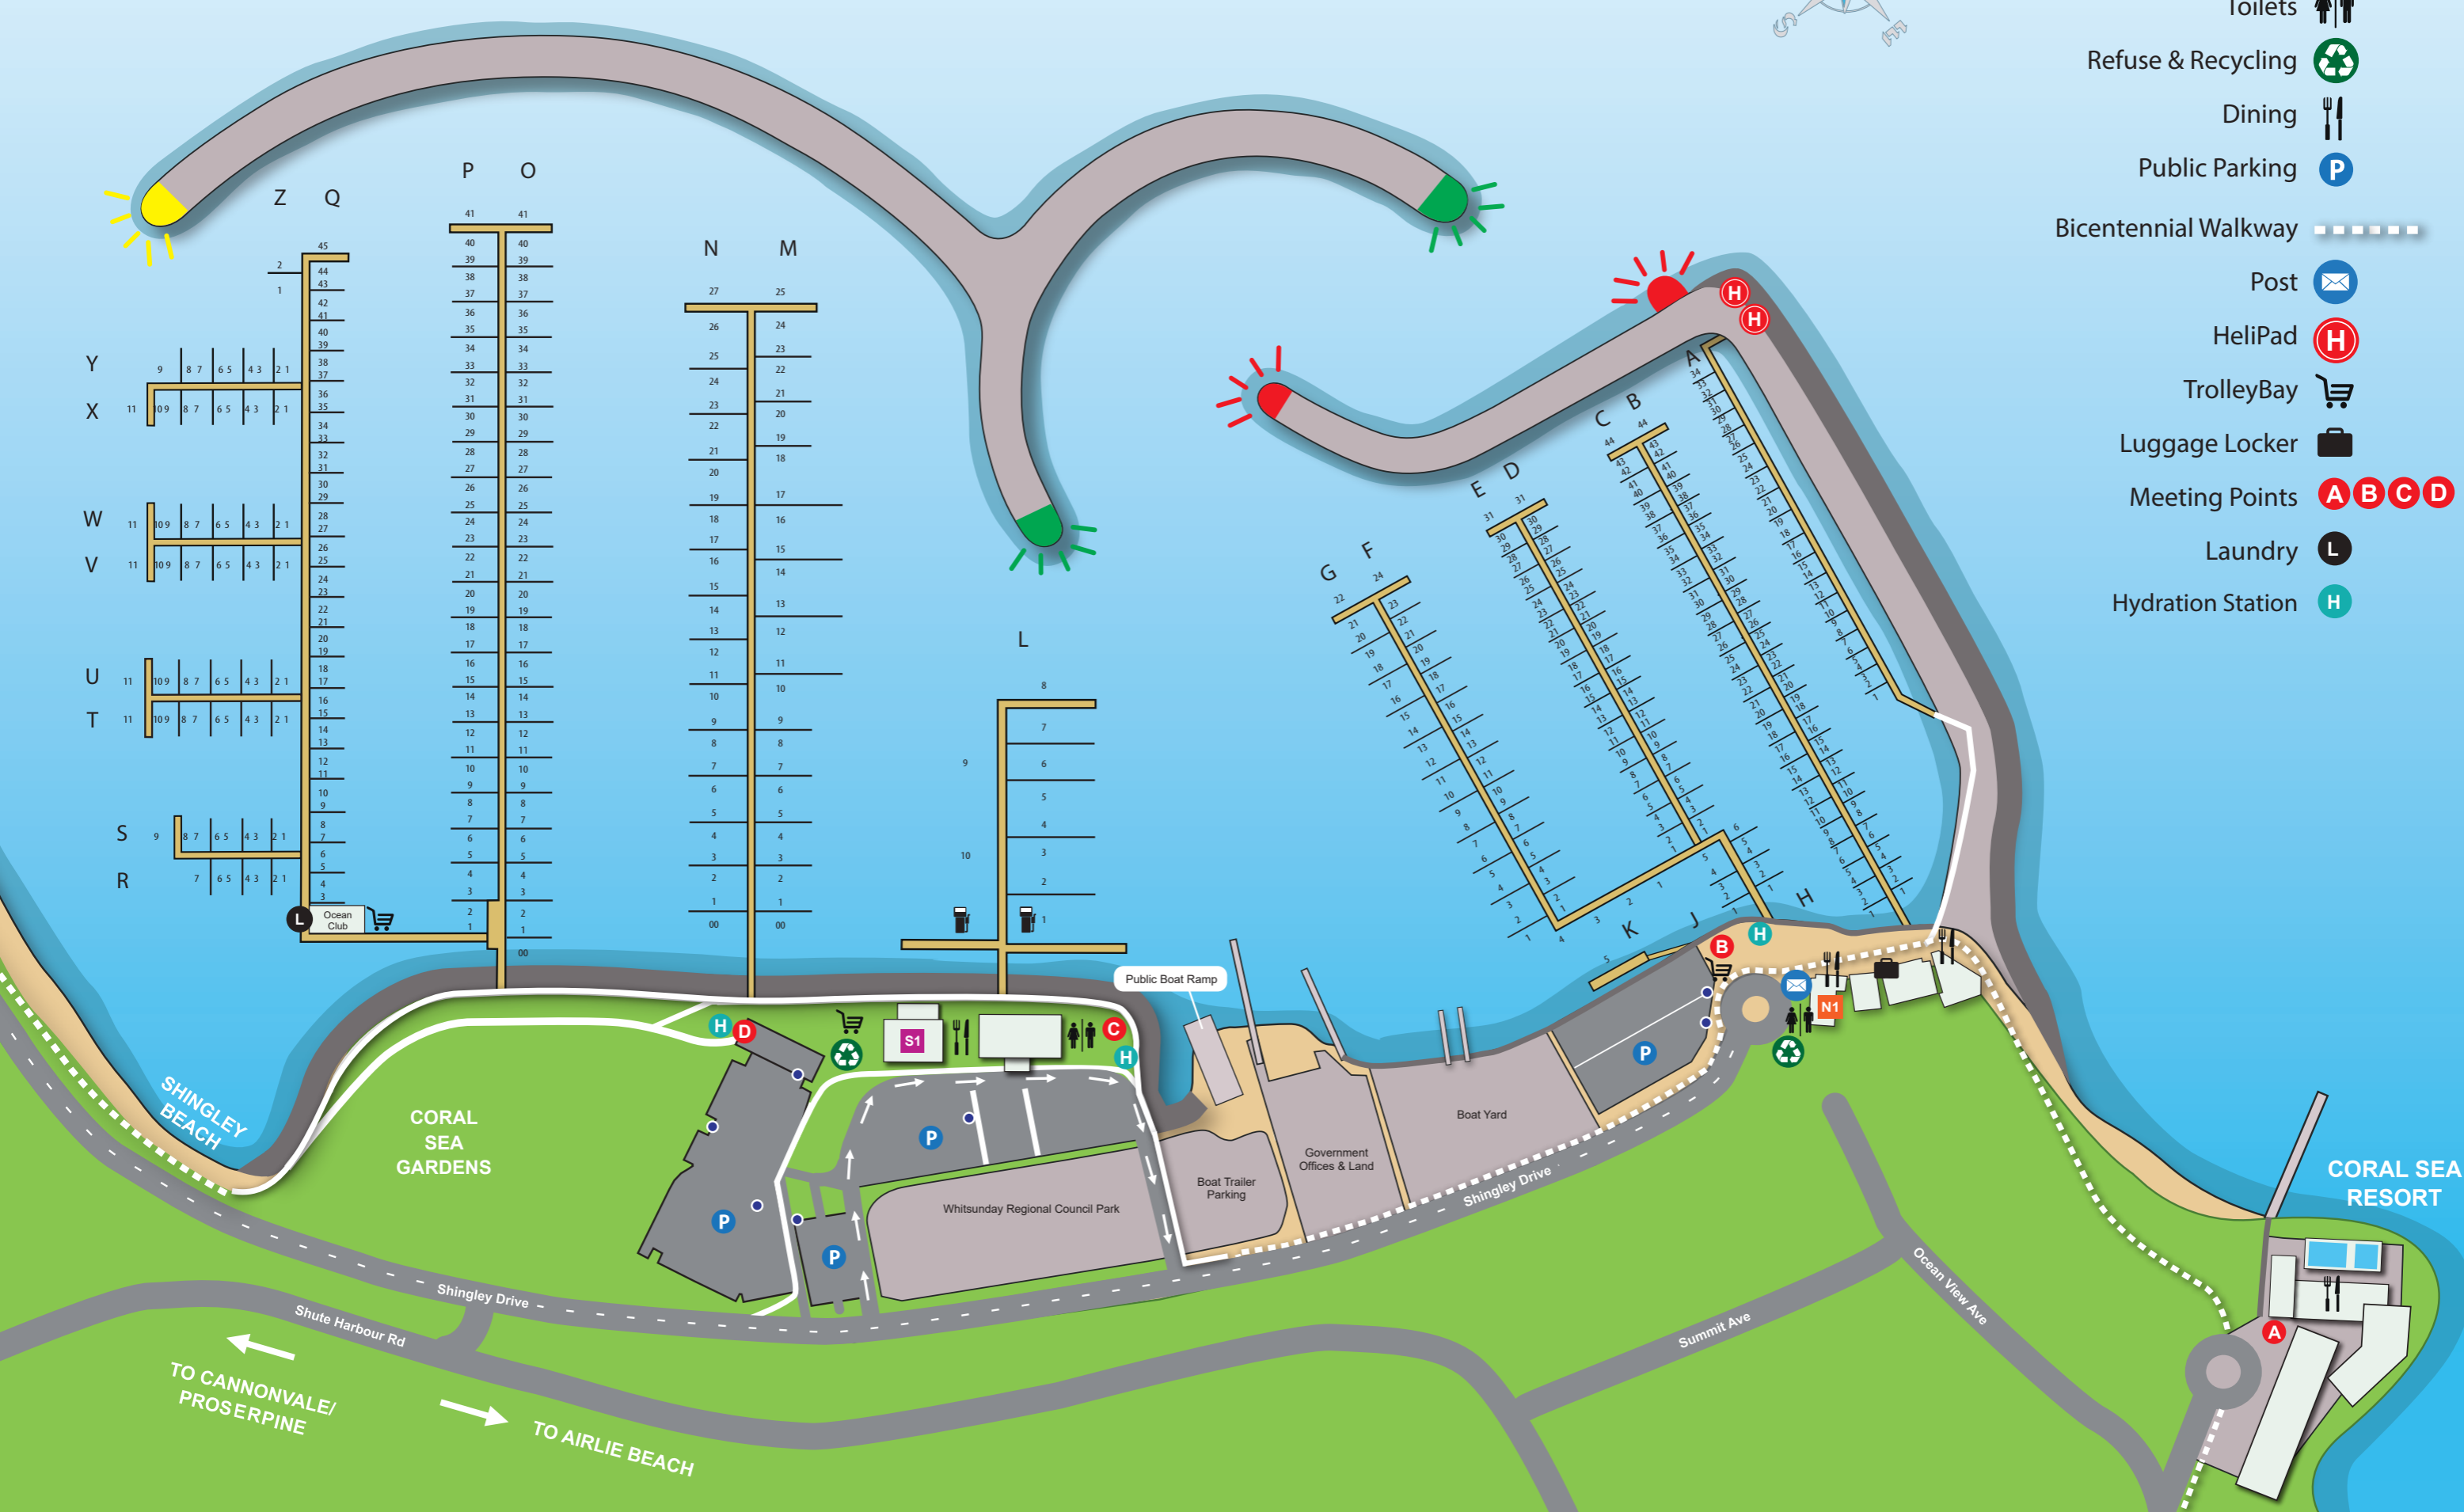

- North Marina Office N1
- South Marina Office S1
- CSMR Car Park Machines ●
- Toilets 
- Refuse & Recycling 
- Dining 
- Public Parking P
- Bicentennial Walkway
- Post 
- HeliPad H
- TrolleyBay 
- Luggage Locker 
- Meeting Points A B C D
- Laundry L
- Hydration Station H

TO CANNONVALE/
PROSERPINE

TO AIRLIE BEACH