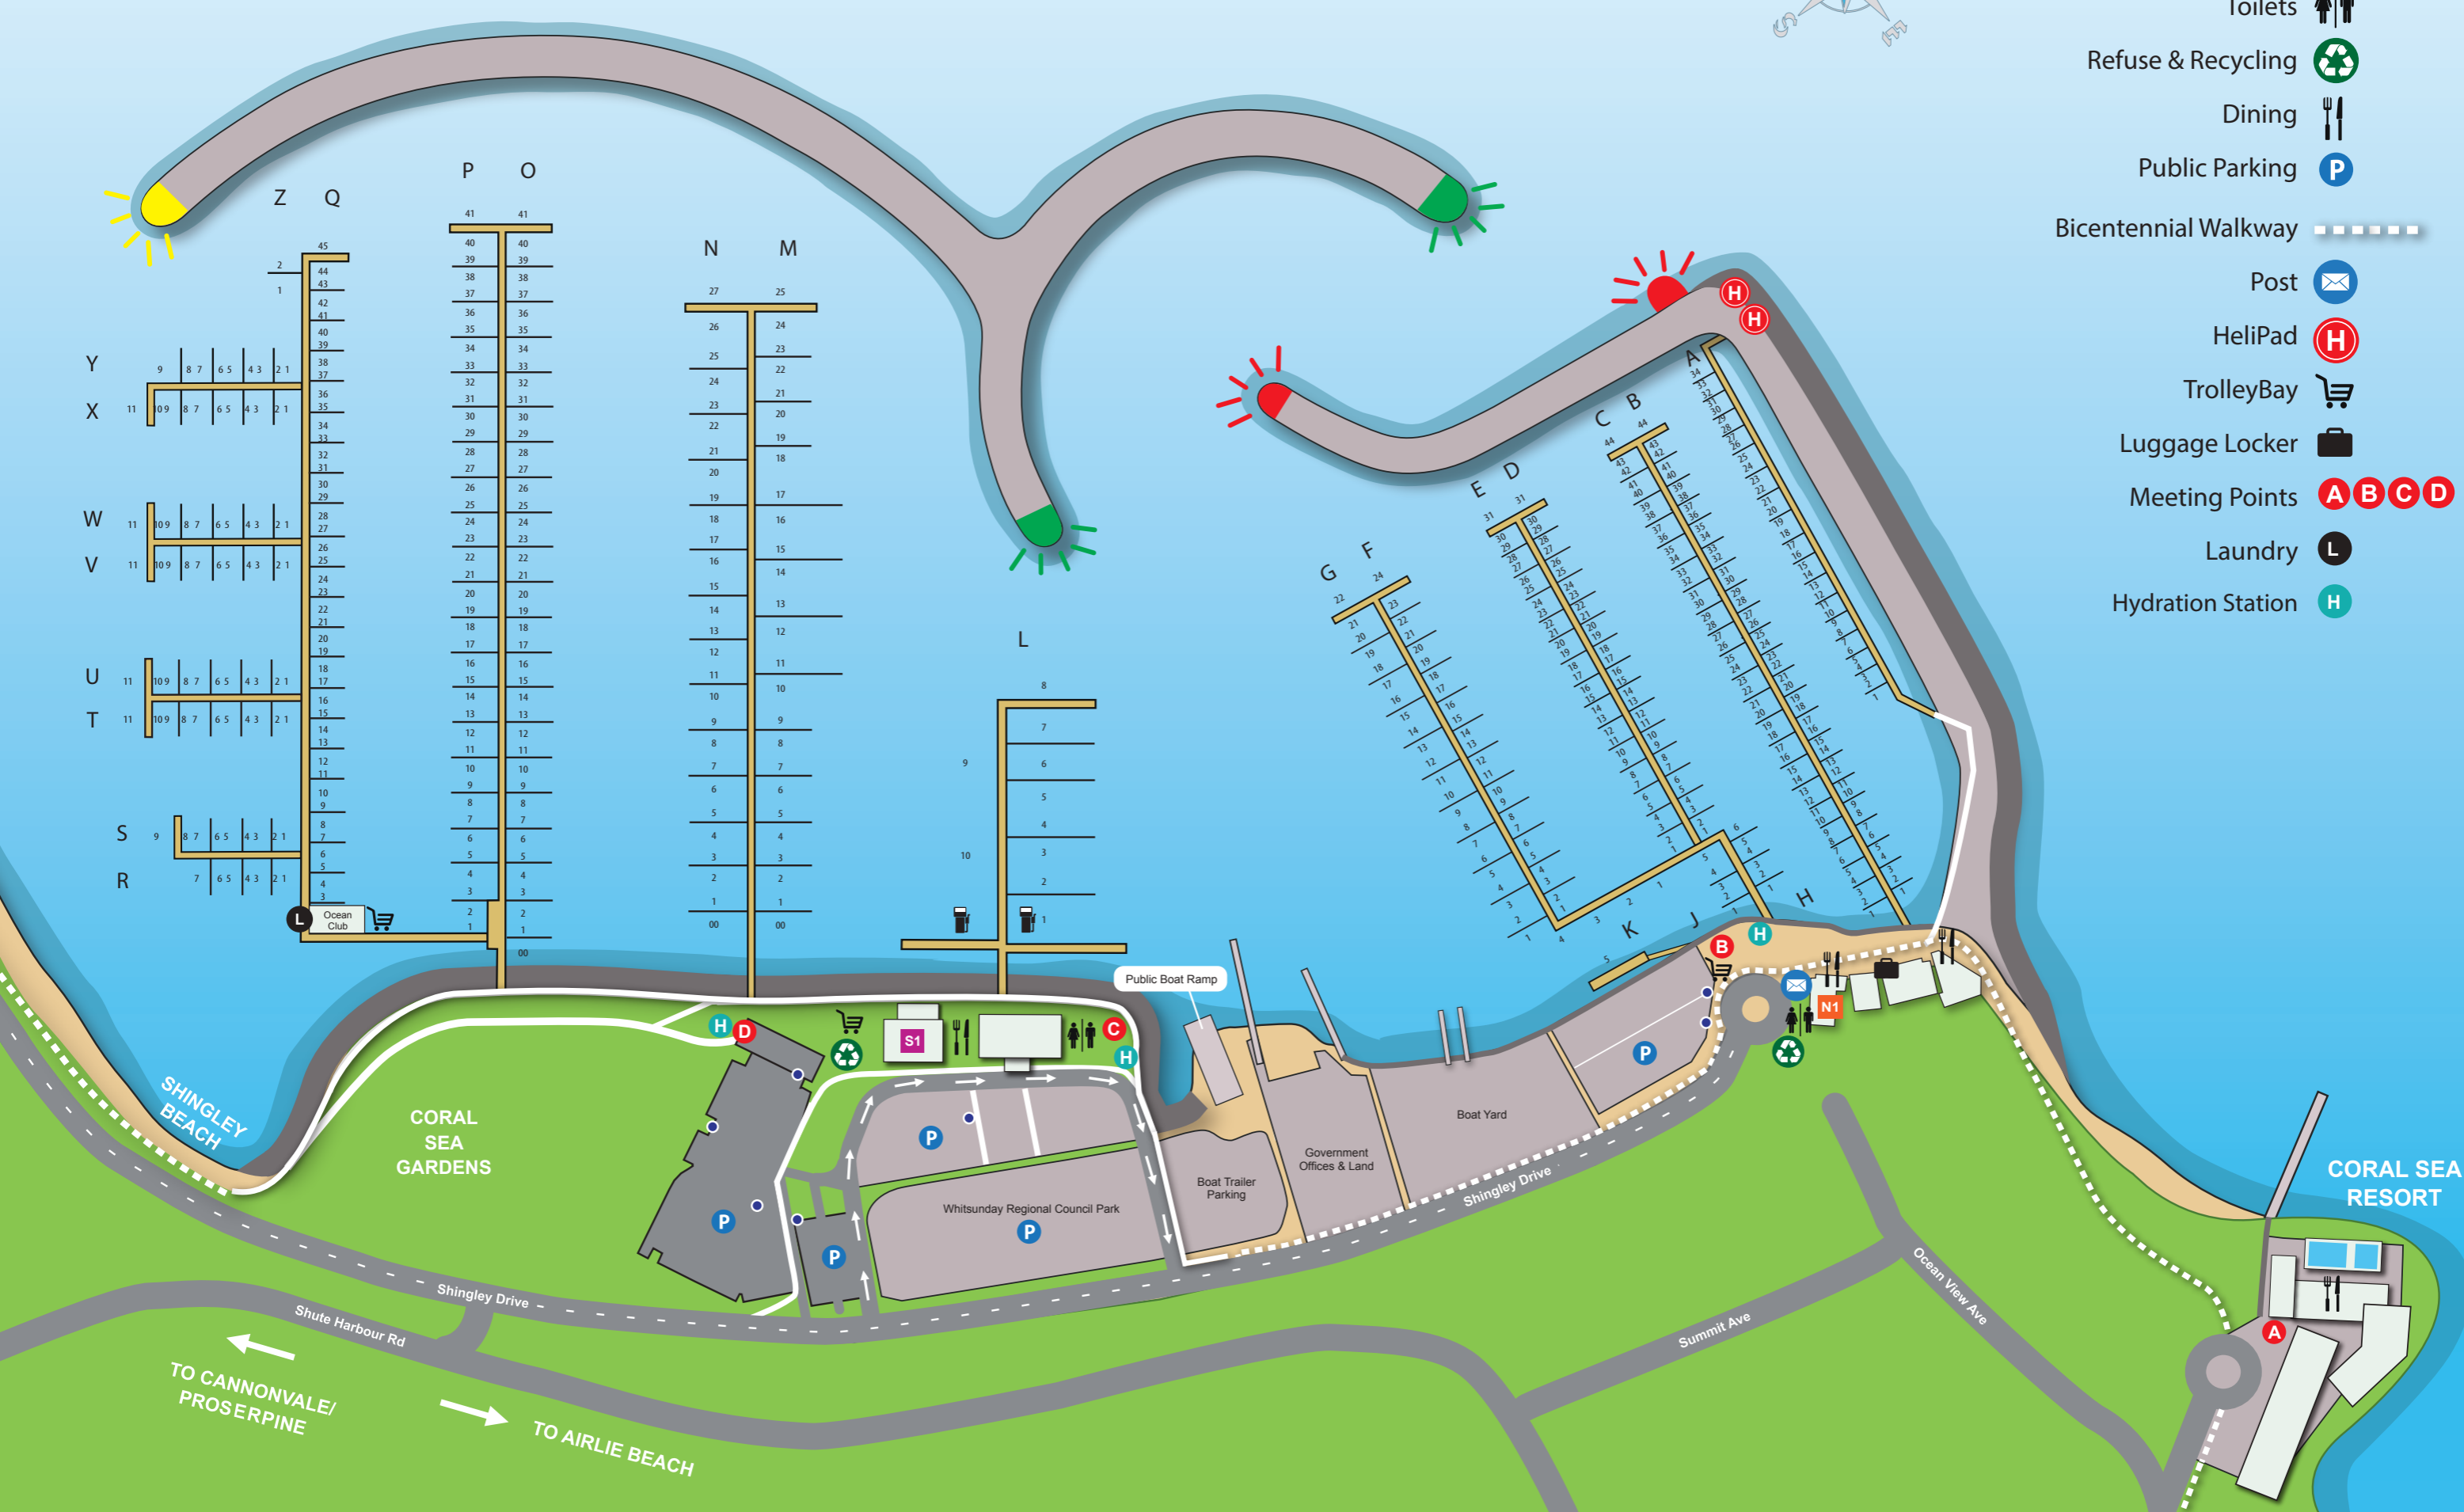

- North Marina Office N1
- South Marina Office S1
- CSMR Car Park Machines ●
- Toilets
- Refuse & Recycling
- Dining
- Public Parking P
- Bicentennial Walkway
- Post
- HeliPad H
- TrolleyBay
- Luggage Locker
- Meeting Points A B C D
- Laundry L
- Hydration Station H

TO CANNONVALE/
PROSERPINE ←

→ TO AIRLIE BEACH